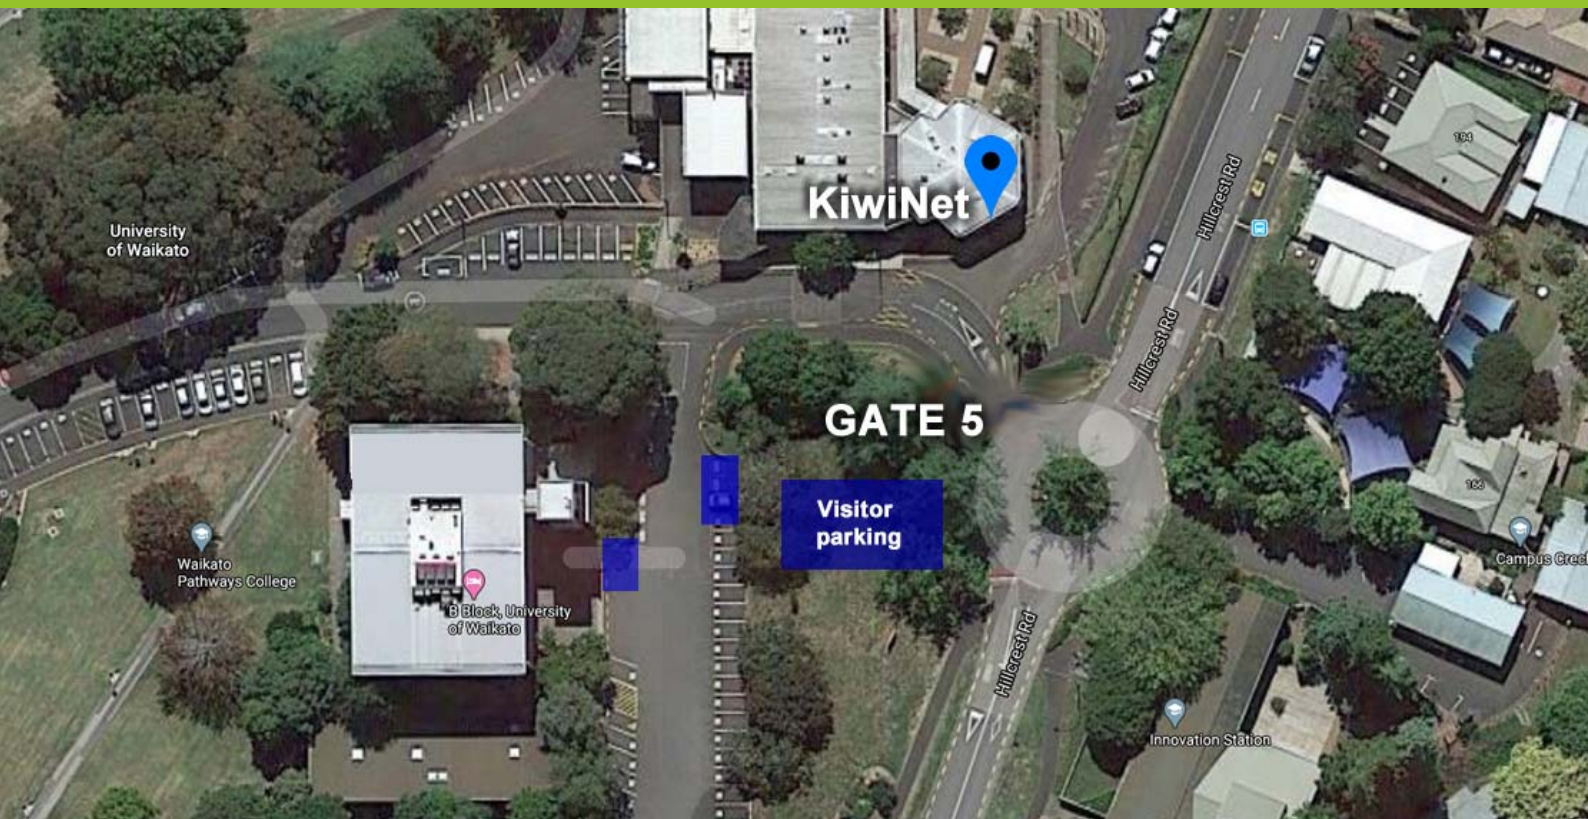

# KIWINET PARKING INSTRUCTIONS

KiwiNet is located in the TSR Block, Level 3, of the University of Waikato. If you are coming to visit us please drive in Gate 5 of the University (off Hillcrest Road).