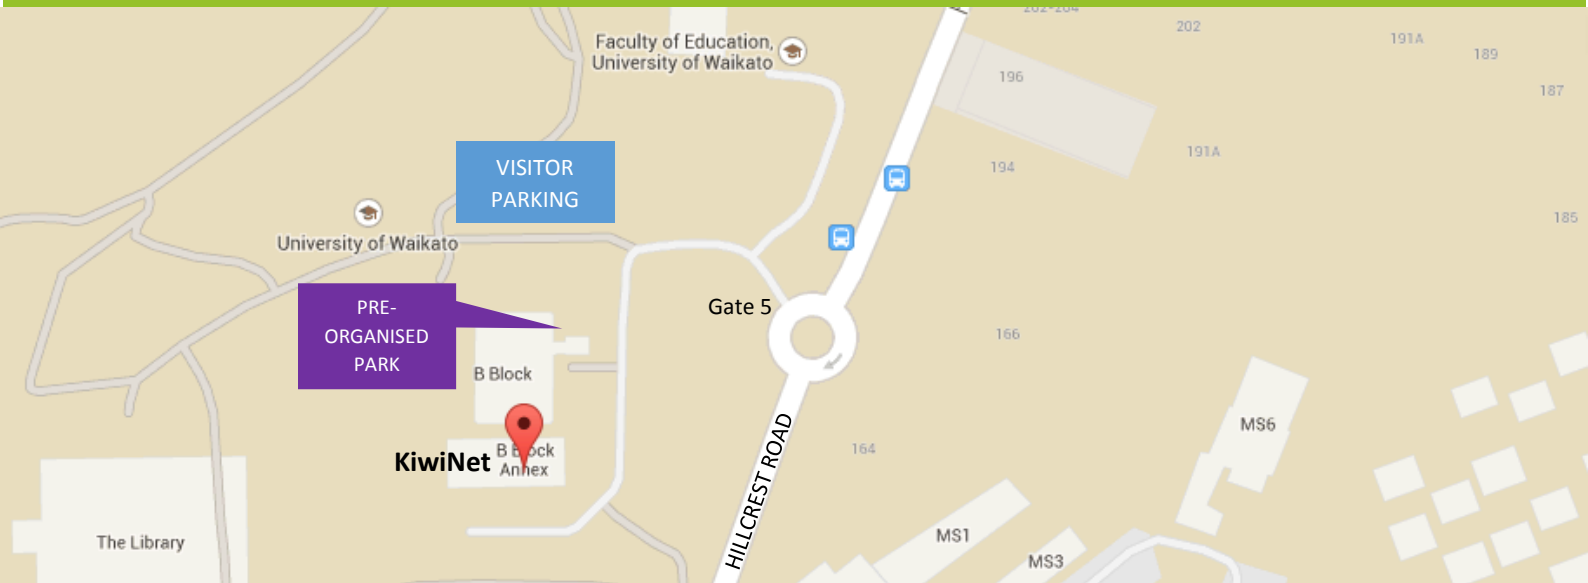

KIWINET PARKING INSTRUCTIONS

KiwiNet is located in the BX Building of the University of Waikato. If you are coming to visit us please drive in Gate 5 of the University (off Hillcrest Road).

TO PRE-ORGANISE A PARK